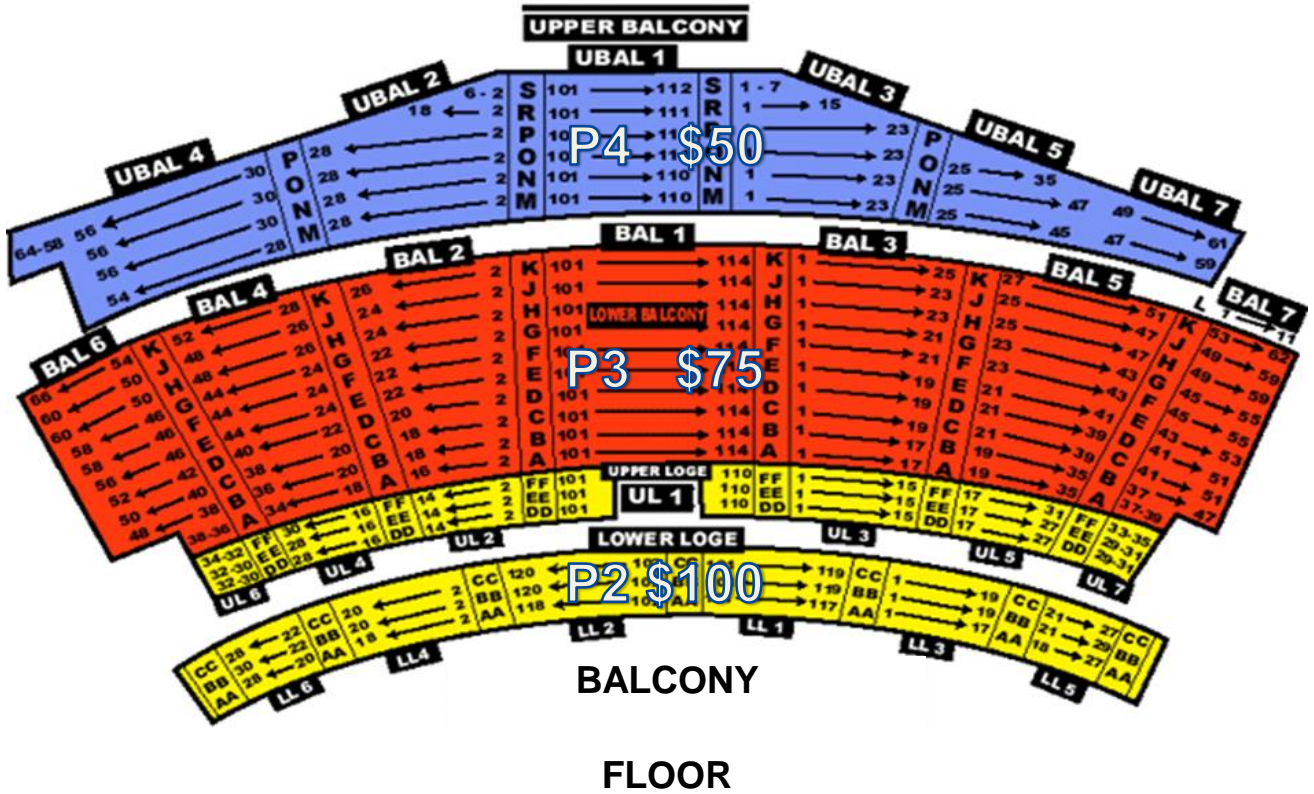

# B1A4 SAN FRANCISCO-THE WARFIELD

**P2 \$100**  
**GA STANDING**

**P1 \$150**  
**GA STANDING**

**STAGE**

- \* ALL FLOOR TICKETS ARE GA STANDING ONLY.
- \* ALL BALCONY SEATS ARE RESERVED ONLY.
- \* P1: HIGH-TOUCH WITH THE ARTISTS.