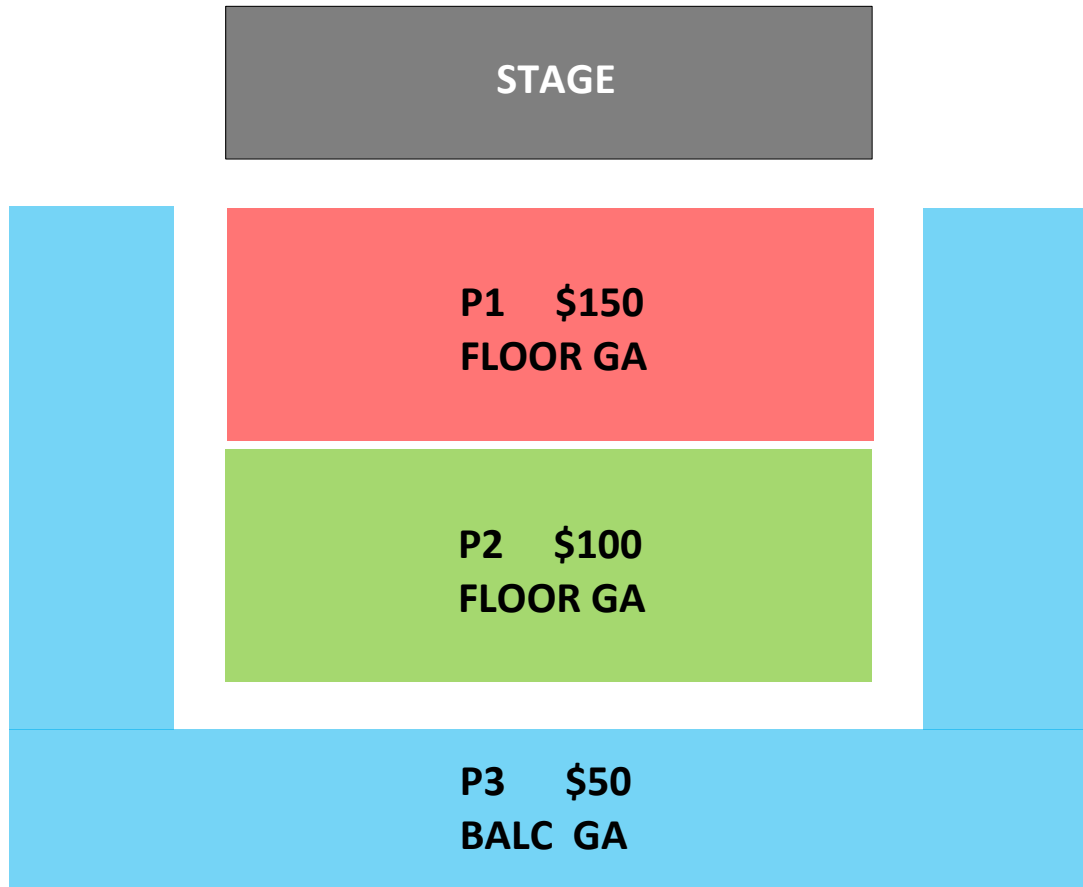

B1A4 NEW YORK-STAGE 48

P1: VIP EARLY ENTRY & HIGH TOUCH WITH ARTISTS

P1-P3: ALL TICKETS ARE STANDING GA. NO SEATING AVAILABLE.